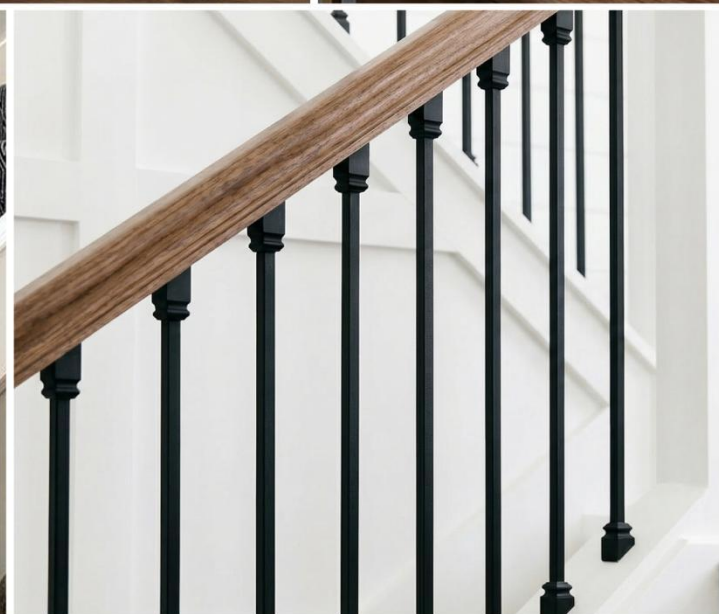

Project Case